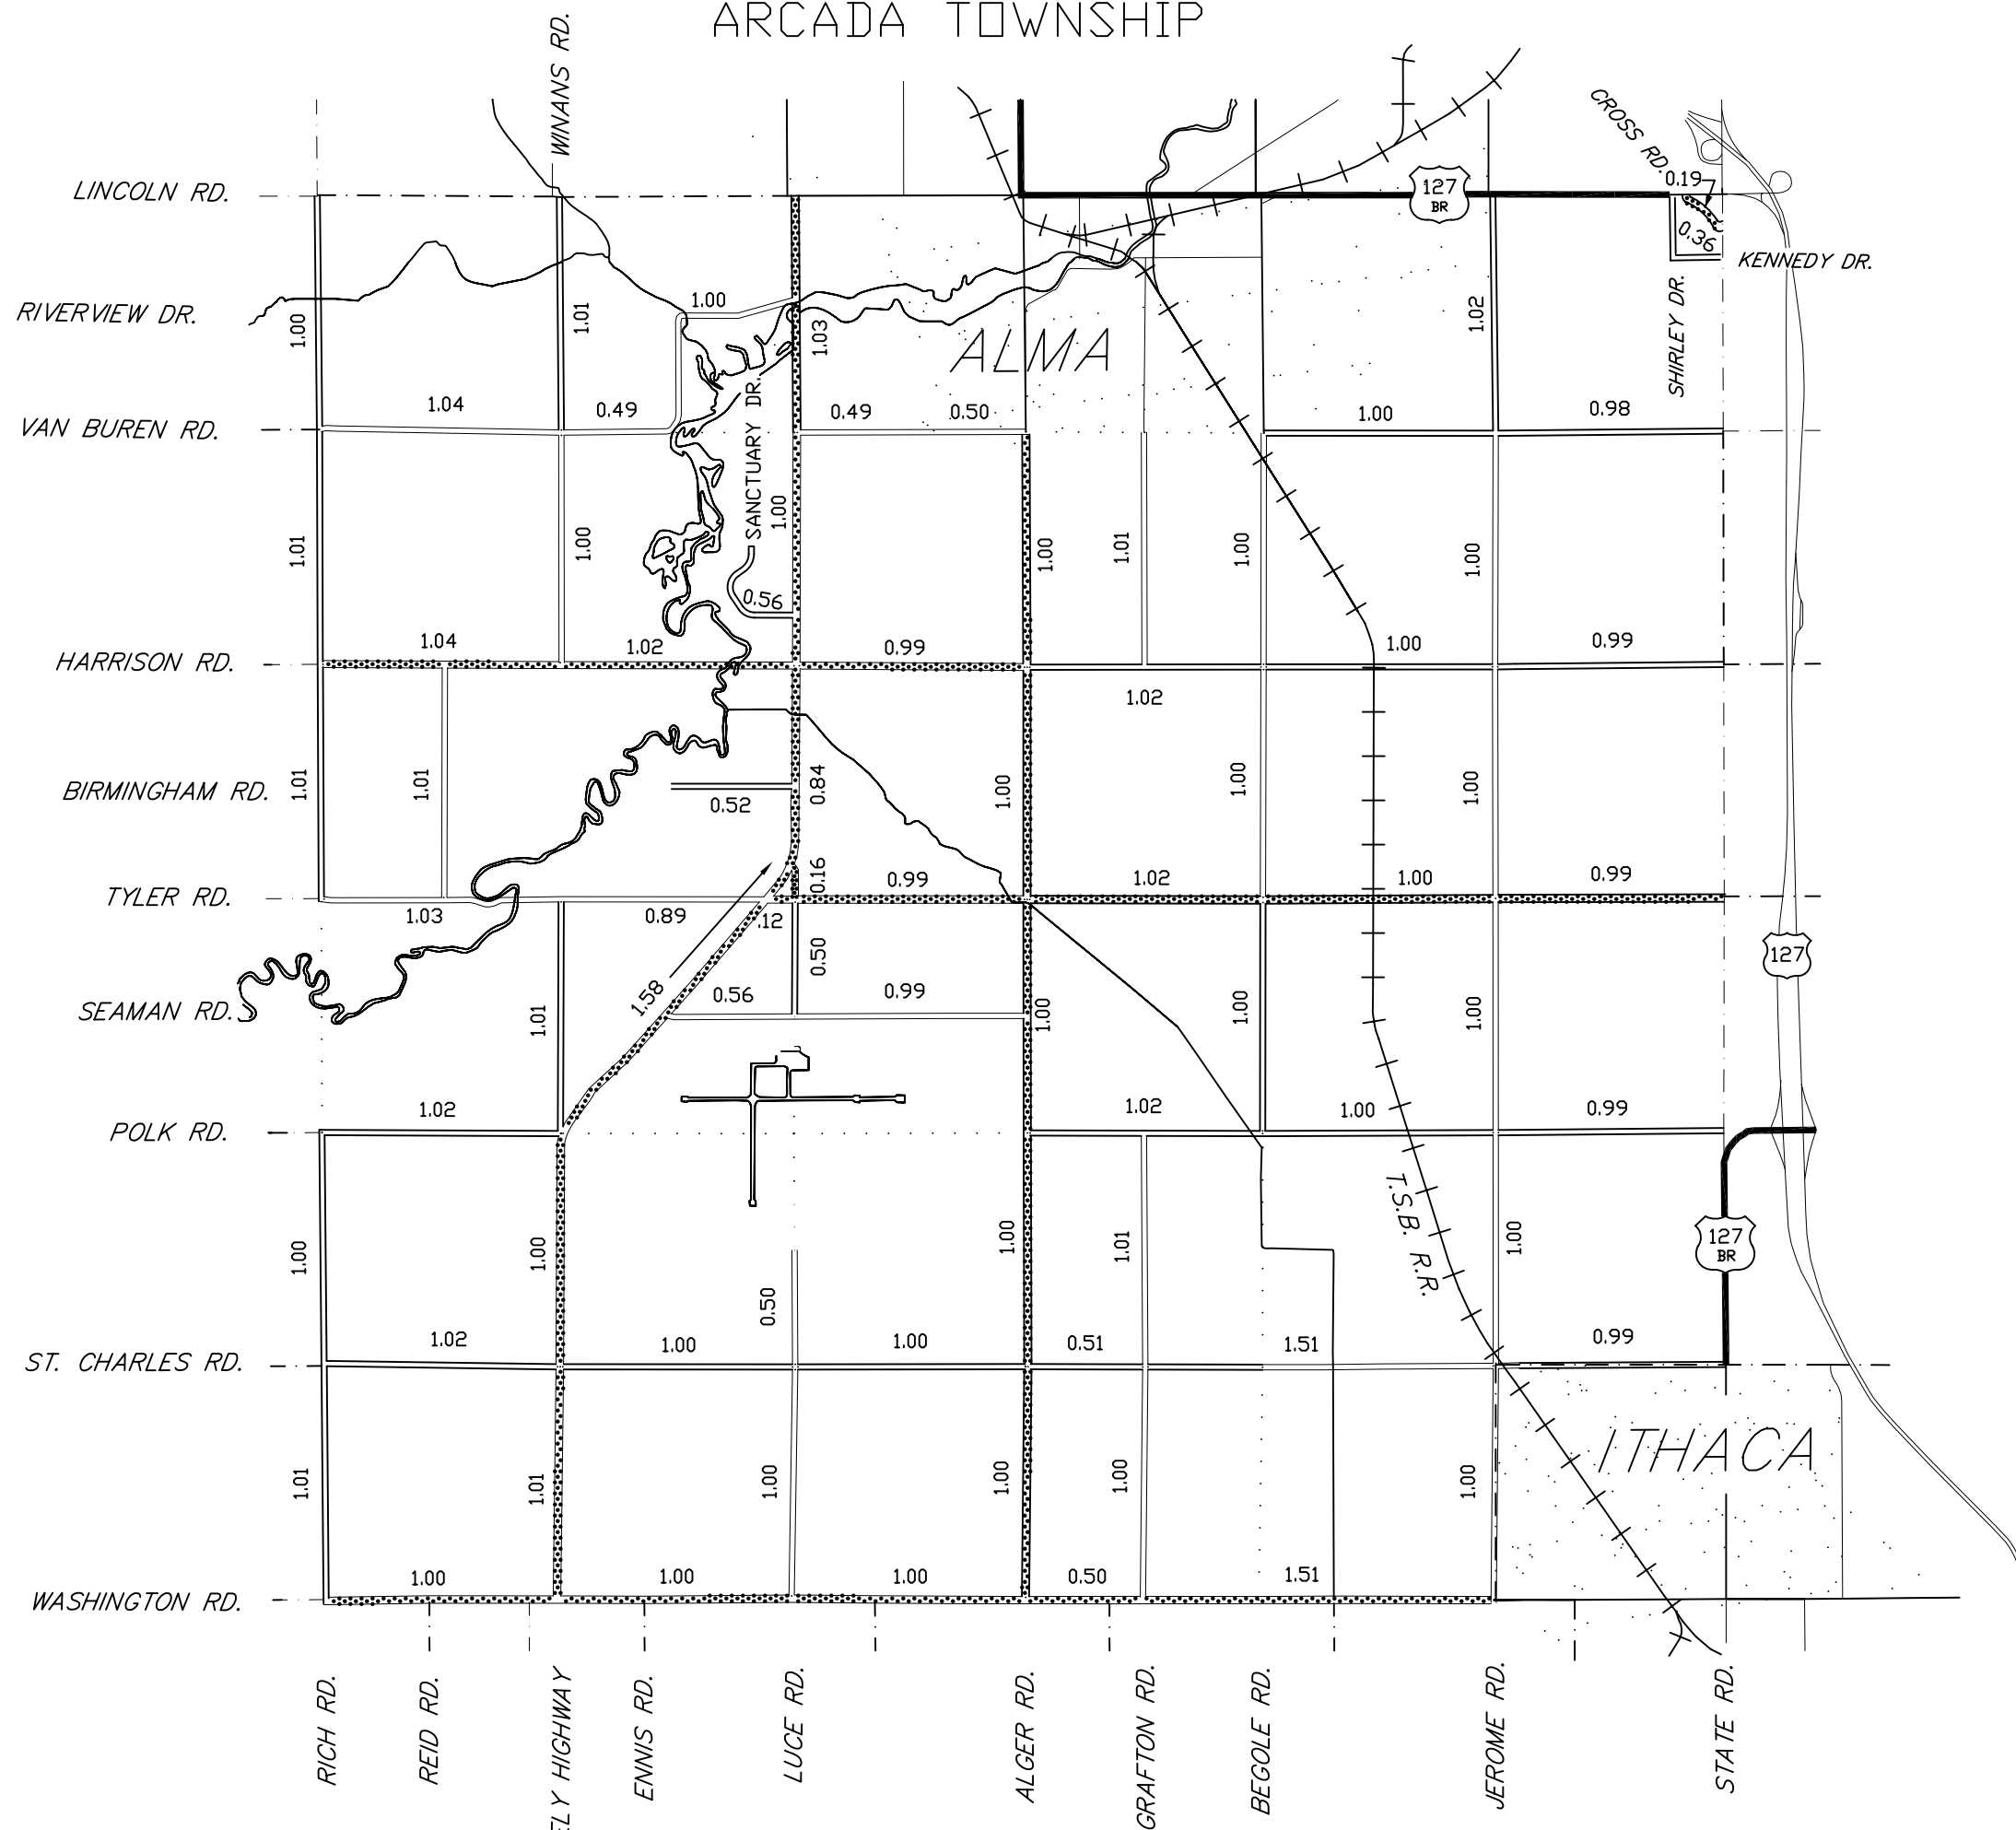

ARCADA TOWNSHIP

LEGEND

- COUNTY LINE
- CORPORATE LIMITS
- STATE TRUNKLINE
- COUNTY LOCAL
- COUNTY PRIMARY
- ADJACENT COUNTY
- CITY OR VILLAGE STREET

PRIMARY ROAD SYSTEM IS 23.99 MILES
 LOCAL ROAD SYSTEM IS 46.58 MILES

ONE INCH EQUALS 4000 FEET

GRATIOT COUNTY - COUNTY #29

TOWNSHIP ARCADIA

T 11 N R 3 W