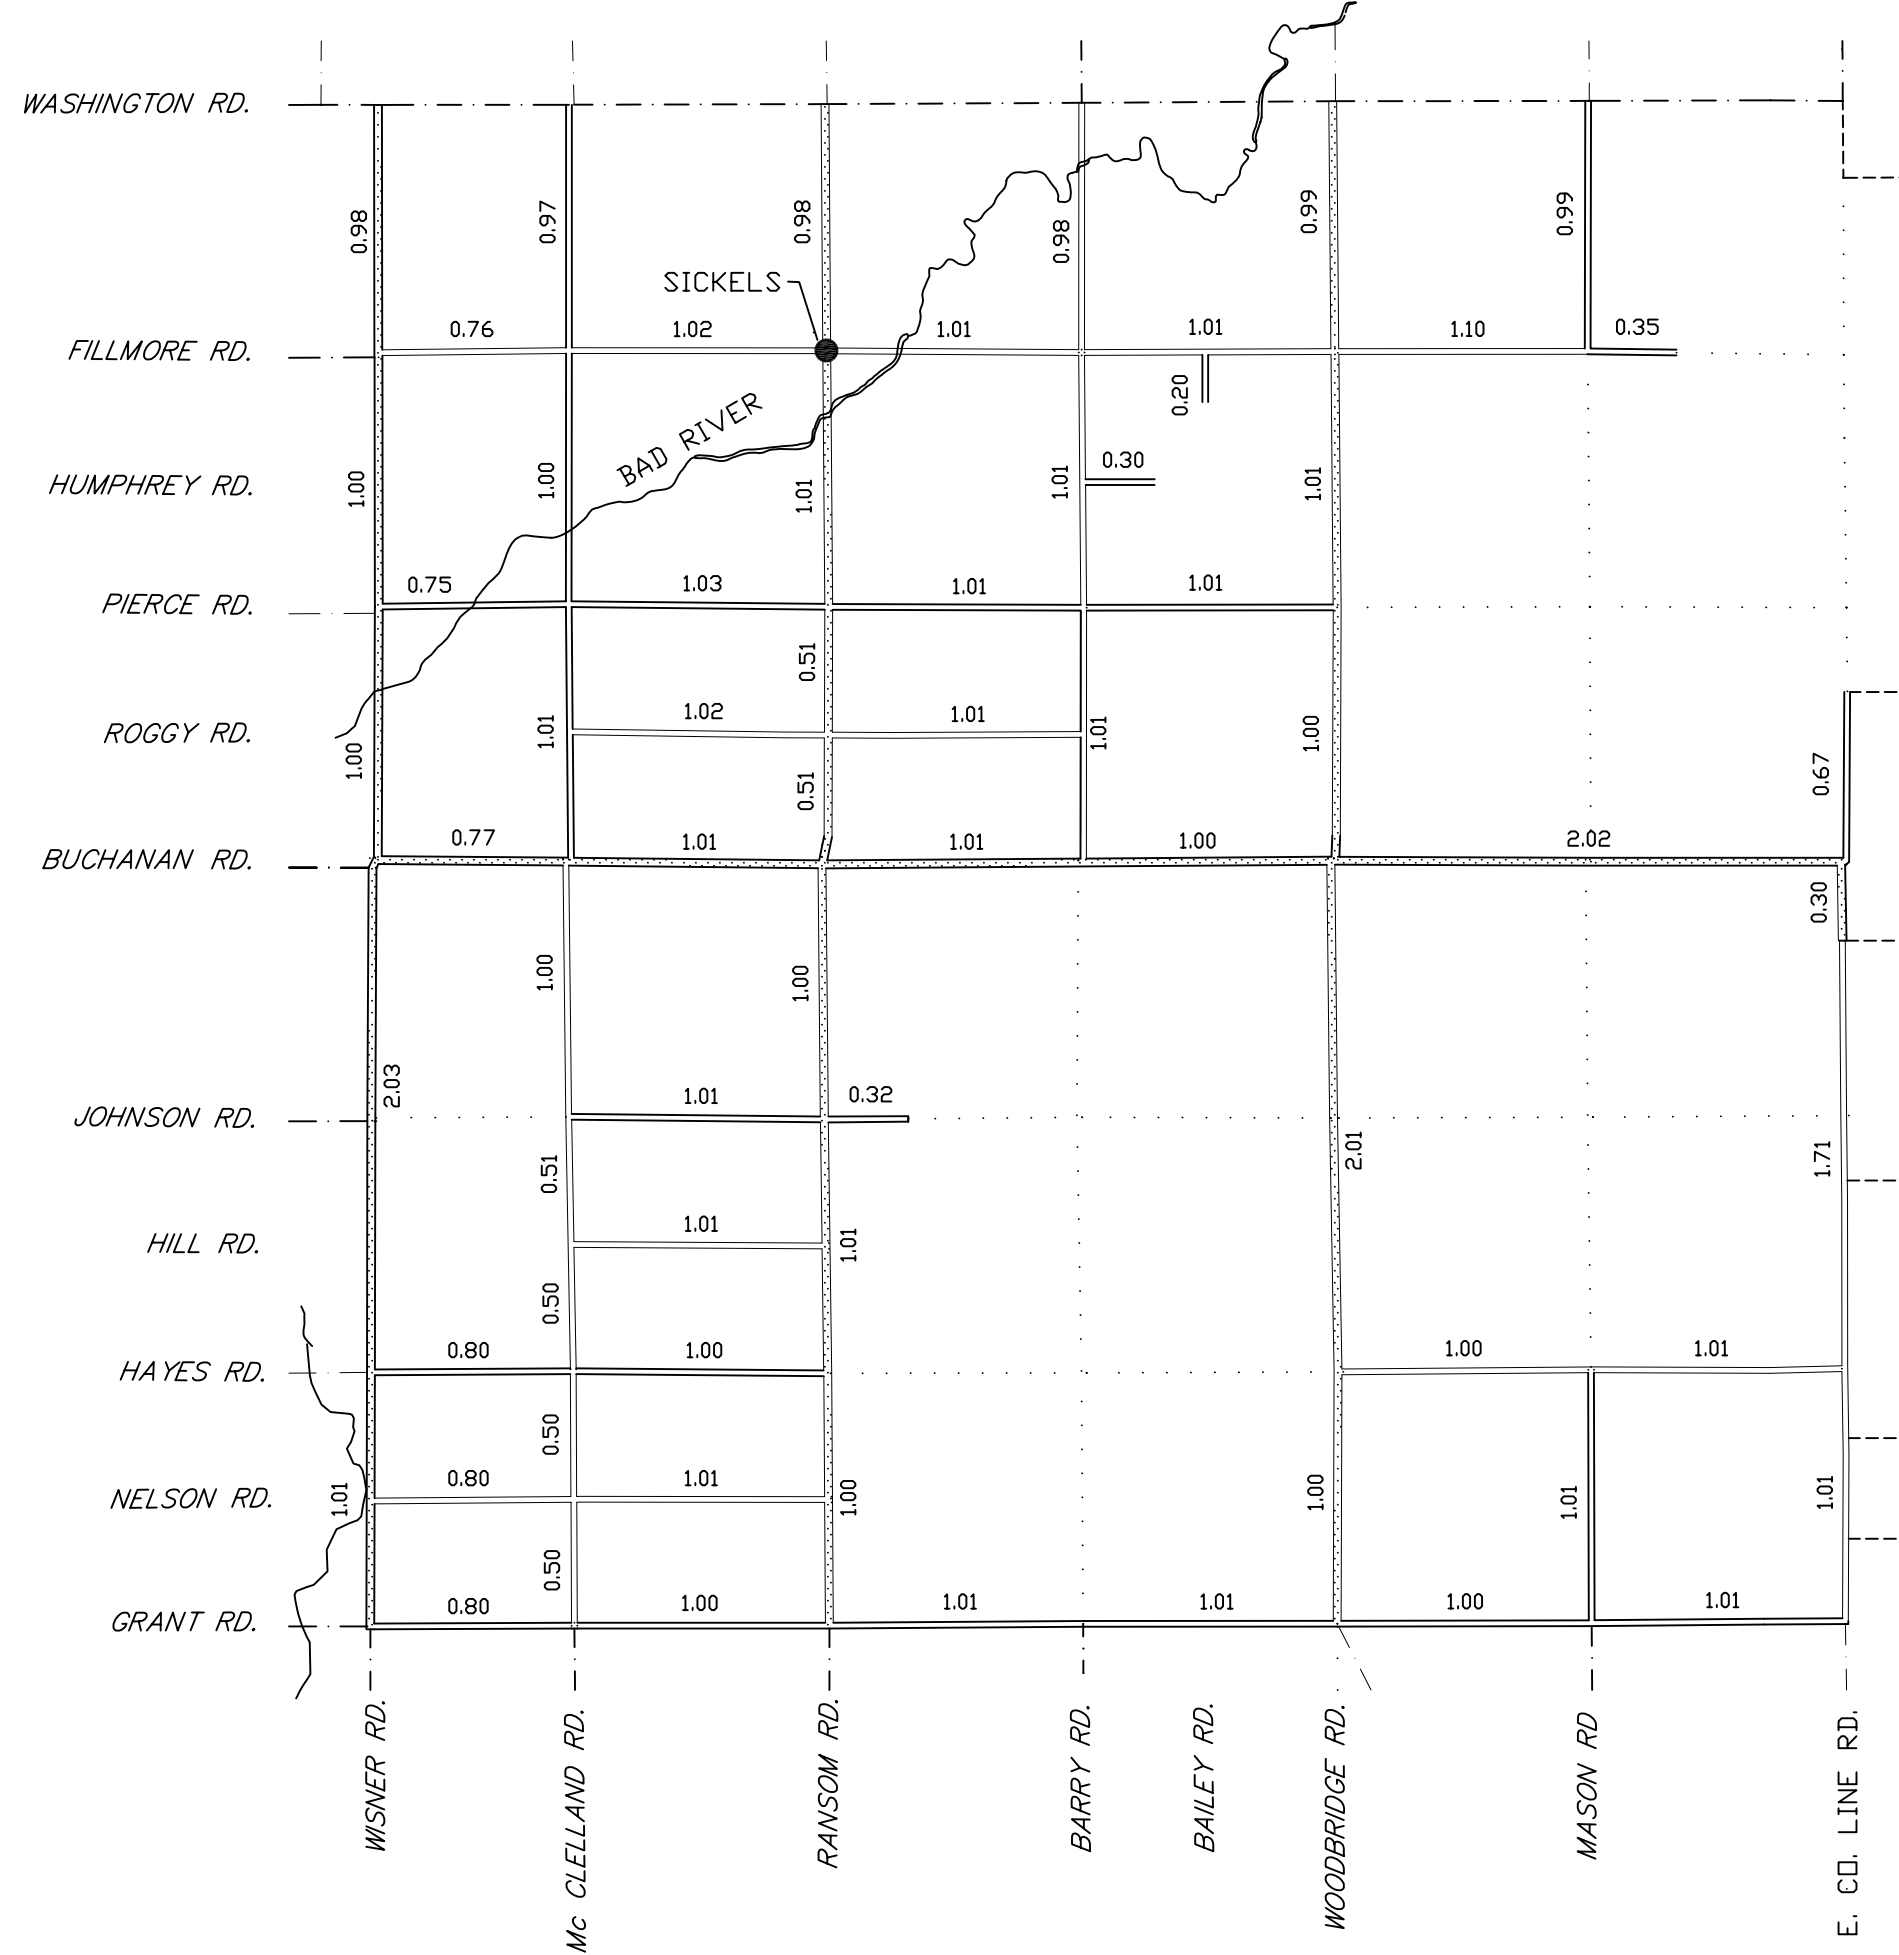

# HAMILTON TOWNSHIP

## LEGEND

- COUNTY LINE
- CORPORATE LIMITS
- STATE TRUNKLINE
- COUNTY LOCAL
- COUNTY PRIMARY
- ADJACENT COUNTY
- CITY OR VILLAGE STREET

PRIMARY ROAD SYSTEM IS 24.16 MILES

LOCAL ROAD SYSTEM IS 39.75 MILES

ONE INCH EQUALS 4000 FEET

GRATIOT COUNTY - COUNTY #29

TOWNSHIP HAMILTON

T 10 N R 1 W